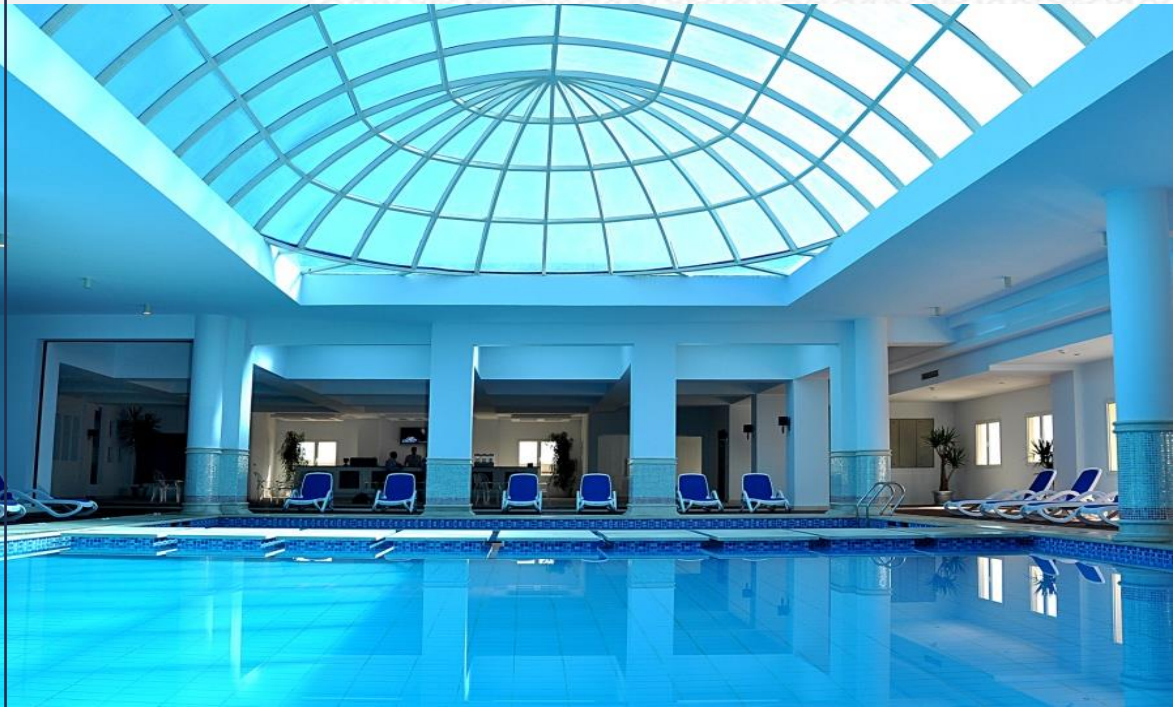

Beach Cabana 09:00 –18:00

Package Options : 60\$ -80\$-120\$

Drinks Snacks Food Privacy

RUMA SPA

The Ruma Spa is an exclusive fully equipped health facility that allows you to relax and pamper your body while keeping in shape.

If your concern is to rejuvenate your senses, Turkish Bath, Sauna, Steam Room, Jacuzzi and Thalasso therapy will fulfill all your needs. With 10 massage rooms you will not miss any treatment.

GYM

Our gym is equipped with the latest exercise equipment for all kind of workouts.

EGYPTOM
TRAVEL

SKY POOL

the Sky Pool, surrounded by cutting edge design, private sauna and Jacuzzi and offers the highest comfort on the highest floor.

The glass dome floods the pool with warm sunlight and the calm surrounding invites pure relaxation