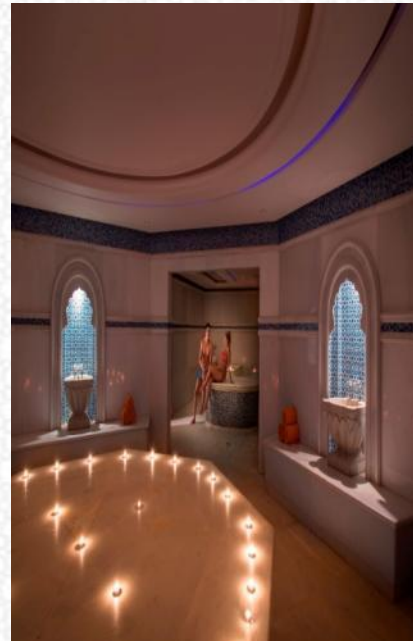

RUMA SPA

The Ruma Spa is an exclusive fully equipped health facility that allows you to relax and pamper your body while keeping in shape.

If your concern is to rejuvenate your senses, Turkish Bath, Sauna, Steam Room, Jacuzzi and Thalasso therapy will fulfill all your needs. With 10 massage rooms you will not miss any treatment.