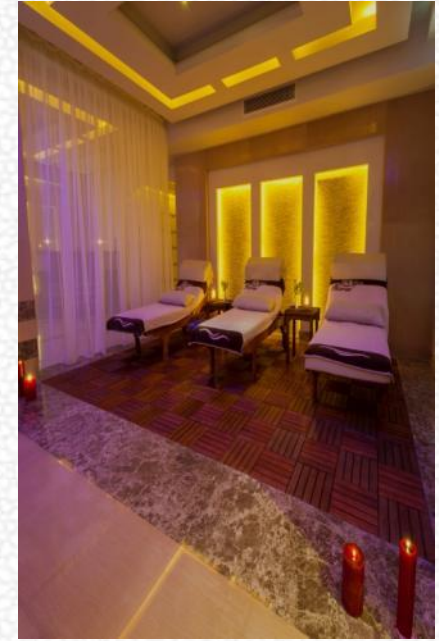

Beach Cabana 09:00 –18:00

Package Options : 60\$ -80\$-120\$

Drinks Snacks Food Privacy

RUMA SPA

The Ruma Spa is an exclusive fully equipped health facility that allows you to relax and pamper your body while keeping in shape.

If your concern is to rejuvenate your senses, Turkish Bath, Sauna, Steam Room, Jacuzzi and Thalasso therapy will fulfill all your needs. With 10 massage rooms you will not miss any treatment.

GYM

Our gym is equipped with the latest exercise equipment for all kind of workouts.

EGYPTOM
TRAVEL

SKY POOL

the Sky Pool, surrounded by cutting edge design, private sauna and Jacuzzi and offers the highest comfort on the highest floor.

The glass dome floods the pool with warm sunlight and the calm surrounding invites pure relaxation